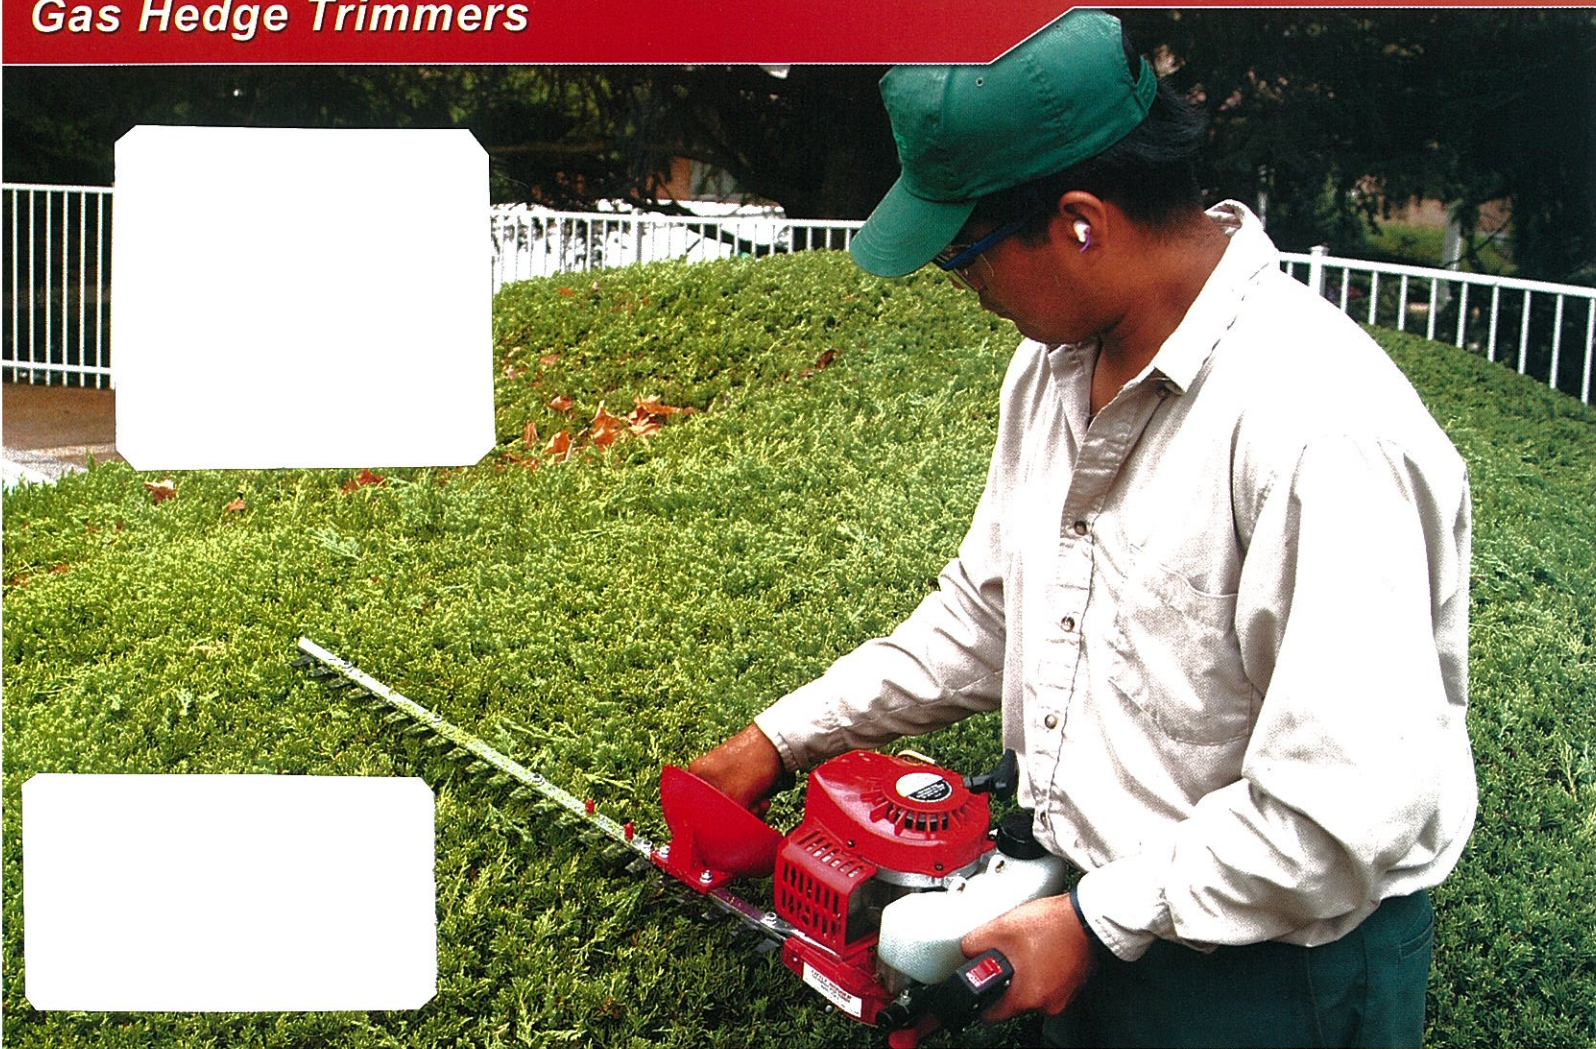

# Gas Hedge Trimmers

## ***Workhorse Dependability for Your Busy Landscaping Schedule.***

Here's balance and comfort you can live with all day long... day in and day out. Now, put it through its paces on stubborn growth up to 1" thick. This precision balanced machine gives you clean, effortless cuts with total control in any position.

### ***Dual reciprocating Blades***

Scissor cutting action means faster and cleaner trimming of all your hedges.