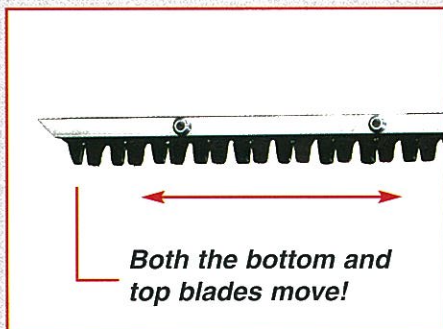

## ***Workhorse Dependability for Your Busy Landscaping Schedule.***

Here's balance and comfort you can live with all day long... day in and day out. Now, put it through its paces on stubborn growth up to 1" thick. This precision balanced machine gives you clean, effortless cuts with total control in any position.

### ***Dual reciprocating Blades***

Scissor cutting action means faster and cleaner trimming of all your hedges.